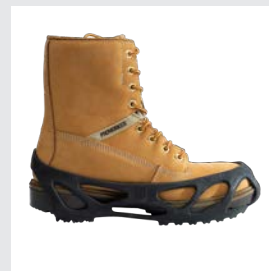

## Aggressive Ice Traction Superior Grip and Stability

- › Full Boot protection designed for a natural stride in all conditions
- › Multi-directional traction plates bite into ice & snow
- › Deep toe and heel pockets are designed to fit over steel toe footwear
- › Easy on/off, fits securely to your shoes or boots
- › Made of proprietary Thermo Plastic Elastomer (TPE) that stretches to perform in the harshest climates
- › Tested to remain flexible to -45°F
- › Made in Canada
- › Fits securely to your shoes and boots
- › Unsurpassed traction and protection